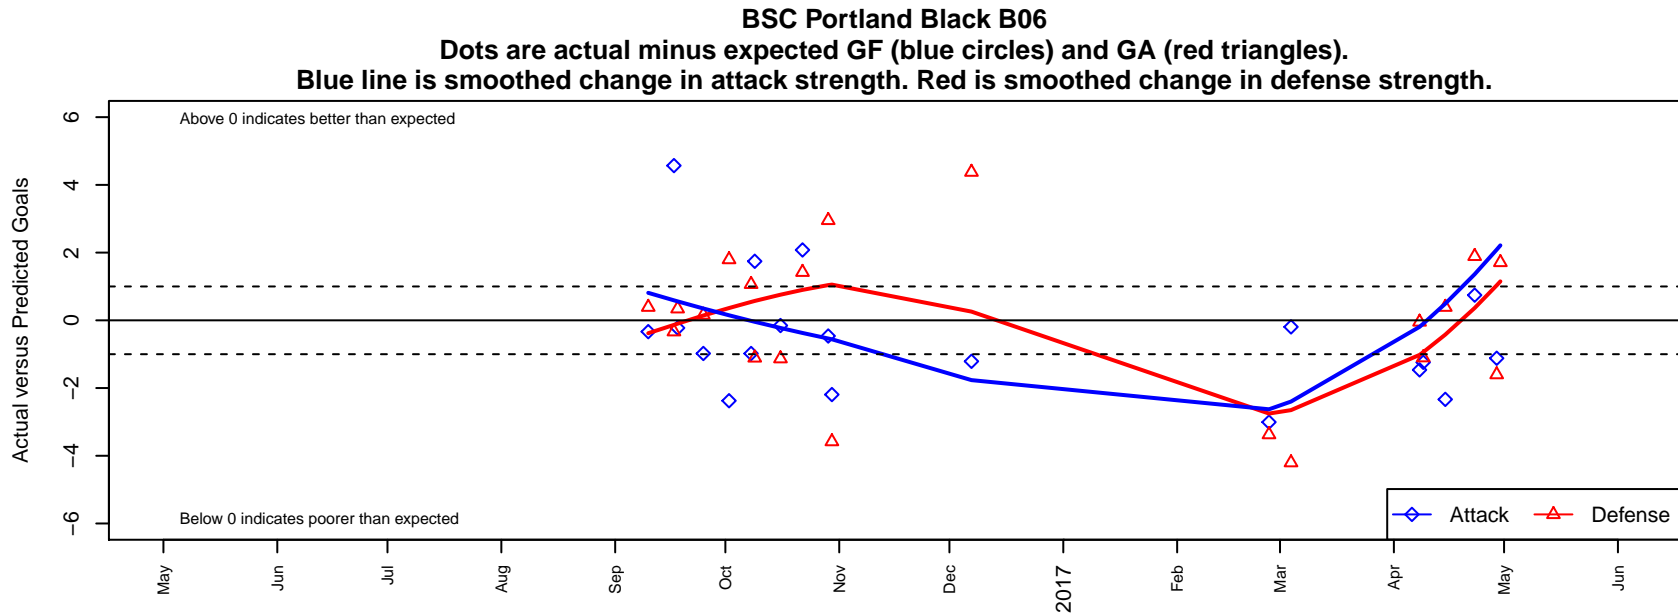

BSC Portland Black B06

Bridlemile SC Portland
 Portland, OR
 B06 total strength=749
 attack=1.68 defense=0.42
 fall league = PTT B06 Div 1 White
 spr league = Spr OYS B06 Div 1 White
 notes= Legends

alt names used:
 BSC 06B Black
 BSC 06B Black

Venues played:
 2016 PTT B06 Division 1 White
 2016 Spr OYS B06 Division 1 White

**attack and defense variance (black dot)
relative to other teams
and top 10 in region**

**attack and defense rating
relative to others at age
and all opponents in last 13 months**