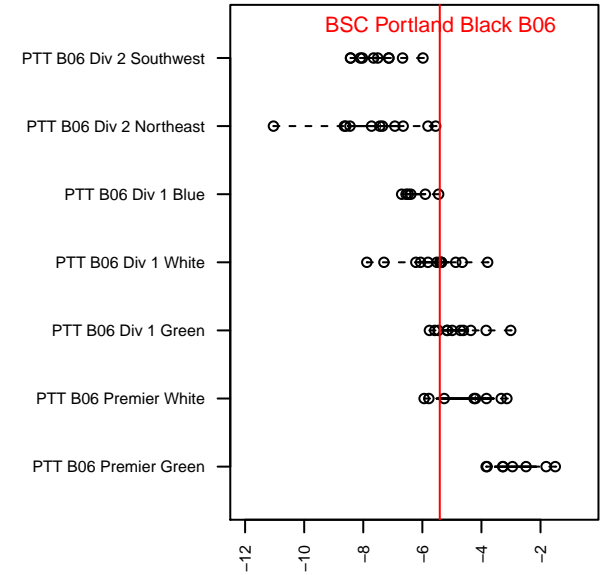

BSC Portland Black B06

Bridlemile SC Portland
 Portland, OR
 B06 total strength=749
 attack=1.68 defense=0.42
 fall league = PTT B06 Div 1 White
 spr league = Spr OYS B06 Div 1 White
 notes= Legends

alt names used:
 BSC 06B Black
 BSC 06B Black

Venues played:
 2016 PTT B06 Division 1 White
 2016 Spr OYS B06 Division 1 White

**attack and defense variance (black dot)
relative to other teams
and top 10 in region**

**attack and defense rating
relative to others at age
and all opponents in last 13 months**